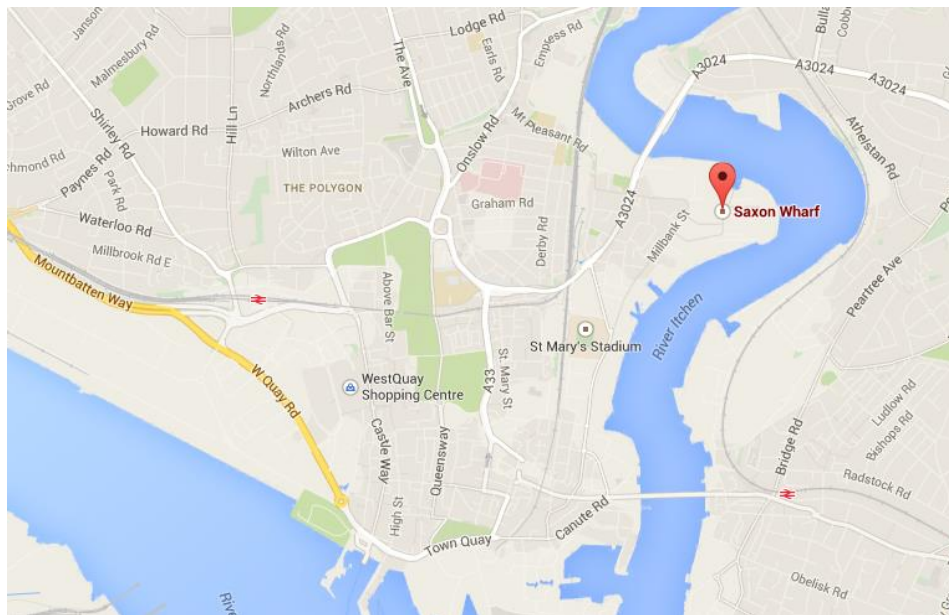

Unit 11 - Saxon Wharf Marina - Lower York Street - Southampton

The postcode for your Sat Nav is **SO14 5QF**.

Saxon Wharf marina is only 1 mile from the centre of Southampton, with a large amount of free parking available especially at weekends and also a very reasonably priced pay and display car park on site.